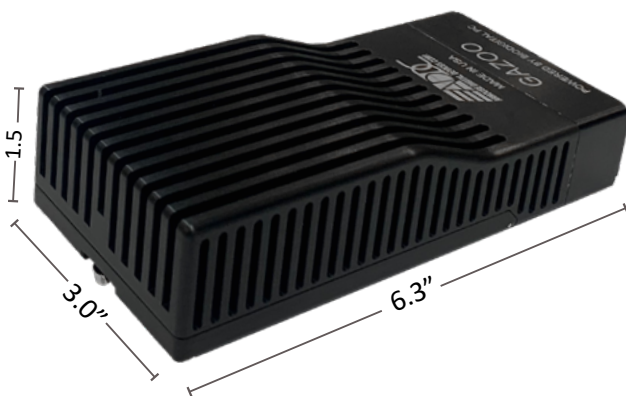

GAZOO-2

A **Tactical Rugged Advanced Computer Enclosure (TRACE)** is the waterproof wearable computer system that houses the BioDigitalPC® card in a fully sealed IP67 certified aluminum chassis. This rugged mission-critical military application server is built to meet MIL-STD-810G for demanding environments. The GAZOO-2 comes with five Nett Warrior 6-Pin connector cables that provide two USB 2.0 ports, two 10/100 ethernet ports, and power input. Additionally, the GAZOO-2 comes equipped with an enclosed MiniDP++ connector, accessible under a cover.

Once the BioDigitalPC® server card is installed, the GAZOO-2 functions as a fully robust and secure compute platform. The chassis is equipped with a heat sink design, requiring no internal moving parts to cool the system. It works with any BioDigitalPC® card. Proudly made in the USA. **TAA Compliant.**

Tech Specs

SKU	ADDC-GAZOO-2
Size	6.3"L x 3.0" W x 1.5"H
Weight	1.5 lbs
Power	DC input cable 9-25 VDC
System Includes	<ul style="list-style-type: none"> - (2) USB 2.0 cable - (2) 10/100Mbps Ethernet ports. - (1) Mini DP++ video connector