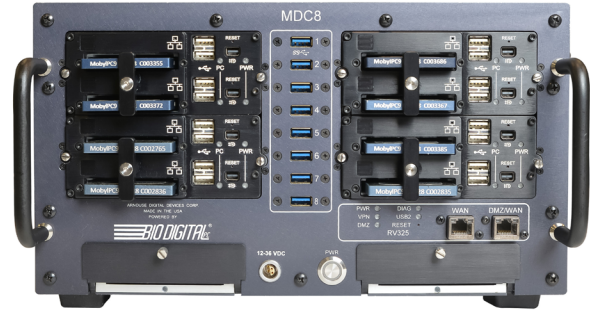

## MobyL Data Center: MDC-8

The MobyL Data Center 8 comes equipped with 8 BioDigitalPC® docking stations, an integrated Cisco RV325 router, and an integrated Adaptec 6405E RAID Controller card connected to 2 x 2TB SSDs, with an option for 2 x 4TB SSDs.

The MDC-8 can be scaled from 1 to 8 servers simply by plugging BioDigitalPC® cards into available slots. The MDC-8 is able to accommodate ever changing field requirements in minimal physical storage space. Adding a node to the MDC-8 is as simple as plugging in another credit card sized BioDigitalPC® card and configuring it to your network parameters.

### Tech Specs

<b>SKU</b>	ADDC-MDC8
<b>Size</b>	7.12" L x 13.25" W x 8.62" D
<b>Weight</b>	20 lbs fully loaded
<b>DC Power</b>	12 - 36 VDC
<b>Max Server Cards</b>	8 BioDigitalPCs® 32 CPU cores 64 CPU threads Up to 256GB DDR4 RAM 8 TB onboard NVMe SSD
<b>Optional Storage</b>	(2) Up to 4TB Removable SSD
<b>Each dock provides</b>	(2) USB 2.0 connectors (1) USB 3.0 connector Mini-Display Port (HDMI capable) Reset button
<b>Router</b>	Cisco RV325 Gigabit Router Integrated dual WAN ports USB 2.0 port for 3G/4G LTE network backup 6 additional internal Gb LAN ports
<b>RAID Controller</b>	Adaptec 6405E RAID 0/1/JBOD Capable